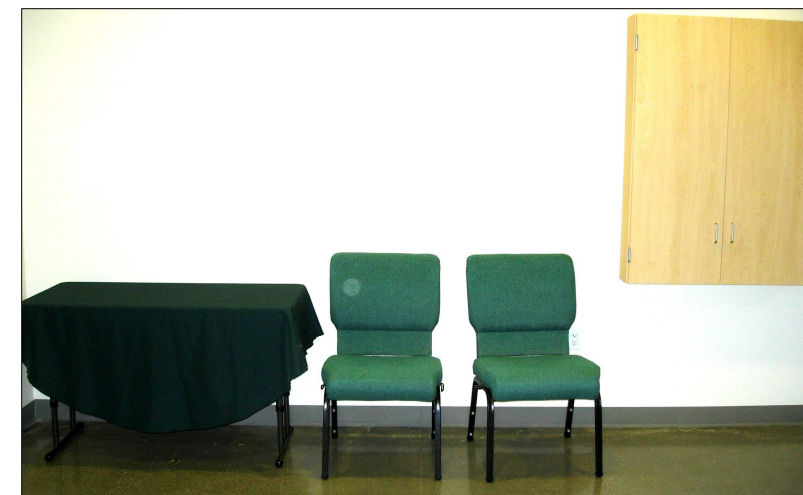

# Please Return Social Hall & Meeting Room to the **DEFAULT ARRANGEMENT** Before You Leave

- ◆ **Social Hall:** 12 chairs (6 on each side) extend the sanctuary's audience seating.

- ◆ Square table with four small chairs, just west of extended seating.

- ◆ 2 square & 2 round tables, 4 small chairs each: northeast quarter of the hall (near the entrance to the restrooms).

- ◆ **On Sunday,** Groups tabling in front of the east side benches on Sundays must return the 2'x4' "Lifetime" tables to the Meeting Room storage closet.

- ◆ **On Sunday,** the Welcome Table and chairs may be oriented to face visitors; they are stored against the entryway wall when not in use.

- ◆ Information identifying this as The Unitarian Universalist Church of Davis should always be displayed in the entryway to welcome visitors.

- ◆ **Meeting Room:** Altar table under the west window; chairs line the perimeter of the room.